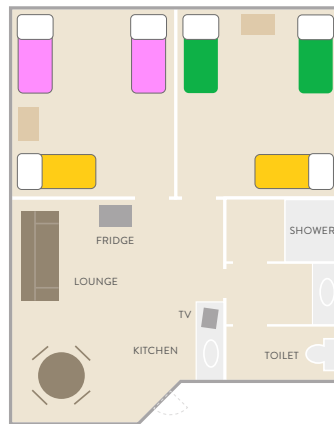

QCCC TAMBORINE LODGE: UNIT LAYOUTS

TAMBORINE LODGE

2 Keswick Rd,
North Tamborine
QLD 4272

UNIT 1
SLEEPS 8

UNIT 2
SLEEPS 8

UNIT 5
SLEEPS 8

UNIT 6
SLEEPS 8

UNIT 3
SLEEPS 8

UNIT 4
SLEEPS 8

UNIT 7
SLEEPS 8

UNIT 8
SLEEPS 8

UNIT 9
LEADER'S/DISABILITY UNIT: SLEEPS 3