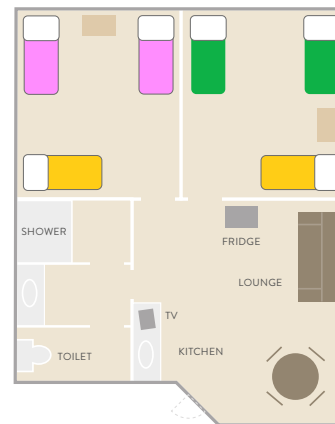

QCCC TAMBORINE LODGE: UNIT LAYOUTS

TAMBORINE LODGE

2 Keswick Rd,
North Tamborine
QLD 4272

UNIT 1
SLEEPS 8

UNIT 2
SLEEPS 8

UNIT 5
SLEEPS 8

UNIT 6
SLEEPS 8

UNIT 3
SLEEPS 8

UNIT 4
SLEEPS 8

UNIT 7
SLEEPS 8

UNIT 8
SLEEPS 8

UNIT 9
LEADER'S/DISABILITY UNIT: SLEEPS 3