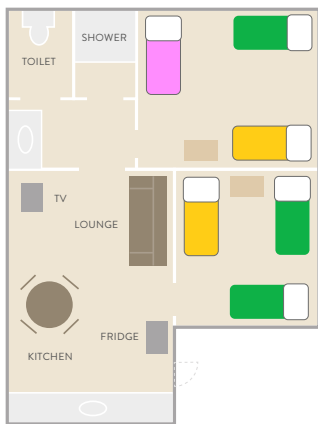

QCCC TAMBORINE LODGE: UNIT LAYOUTS

TAMBORINE LODGE

2 Keswick Rd,
North Tamborine
QLD 4272

UNIT 1
SLEEPS 8

UNIT 2
SLEEPS 8

UNIT 5
SLEEPS 8

UNIT 6
SLEEPS 8

UNIT 3
SLEEPS 8

UNIT 4
SLEEPS 8

UNIT 7
SLEEPS 8

UNIT 8
SLEEPS 8

UNIT 9
LEADER'S/DISABILITY UNIT: SLEEPS 3