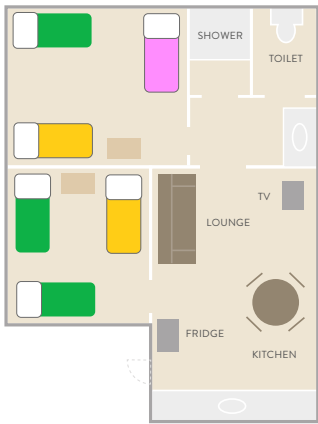

QCCC TAMBORINE LODGE: UNIT LAYOUTS

TAMBORINE LODGE

2 Keswick Rd,
North Tamborine
QLD 4272

UNIT 1
SLEEPS 8

UNIT 2
SLEEPS 8

UNIT 5
SLEEPS 8

UNIT 6
SLEEPS 8

UNIT 3
SLEEPS 8

UNIT 4
SLEEPS 8

UNIT 7
SLEEPS 8

UNIT 8
SLEEPS 8

UNIT 9
LEADER'S/DISABILITY UNIT: SLEEPS 3