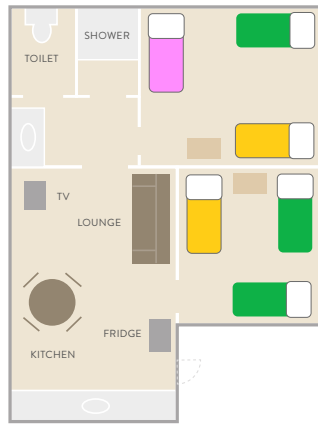

QCCC TAMBORINE LODGE: UNIT LAYOUTS

TAMBORINE LODGE

2 Keswick Rd,
North Tamborine
QLD 4272

UNIT 1
SLEEPS 8

UNIT 2
SLEEPS 8

UNIT 5
SLEEPS 8

UNIT 6
SLEEPS 8

UNIT 3
SLEEPS 8

UNIT 4
SLEEPS 8

UNIT 7
SLEEPS 8

UNIT 8
SLEEPS 8

UNIT 9
LEADER'S/DISABILITY UNIT: SLEEPS 3