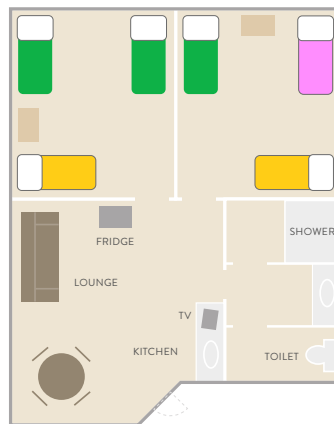

QCCC TAMBORINE LODGE: UNIT LAYOUTS

TAMBORINE LODGE

2 Keswick Rd,
North Tamborine
QLD 4272

UNIT 1
SLEEPS 8

UNIT 2
SLEEPS 8

UNIT 5
SLEEPS 8

UNIT 6
SLEEPS 8

UNIT 3
SLEEPS 8

UNIT 4
SLEEPS 8

UNIT 7
SLEEPS 8

UNIT 8
SLEEPS 8

UNIT 9
LEADER'S/DISABILITY UNIT: SLEEPS 3