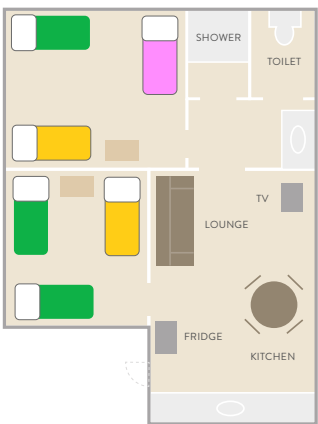

QCCC TAMBORINE LODGE: UNIT LAYOUTS

TAMBORINE LODGE

2 Keswick Rd,
North Tamborine
QLD 4272

UNIT 1
SLEEPS 8

UNIT 2
SLEEPS 8

UNIT 5
SLEEPS 8

UNIT 6
SLEEPS 8

UNIT 3
SLEEPS 8

UNIT 4
SLEEPS 8

UNIT 7
SLEEPS 8

UNIT 8
SLEEPS 8

UNIT 9
LEADER'S/DISABILITY UNIT: SLEEPS 3