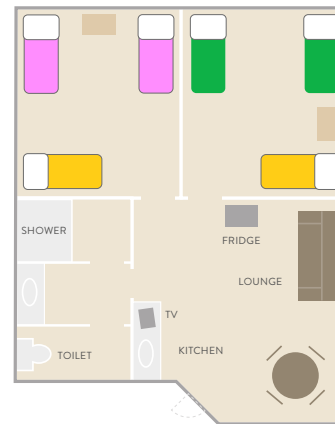

QCCC TAMBORINE LODGE: UNIT LAYOUTS

TAMBORINE LODGE

2 Keswick Rd,
North Tamborine
QLD 4272

UNIT 1
SLEEPS 8

UNIT 2
SLEEPS 8

UNIT 5
SLEEPS 8

UNIT 6
SLEEPS 8

UNIT 3
SLEEPS 8

UNIT 4
SLEEPS 8

UNIT 7
SLEEPS 8

UNIT 8
SLEEPS 8

UNIT 9
LEADER'S/DISABILITY UNIT: SLEEPS 3