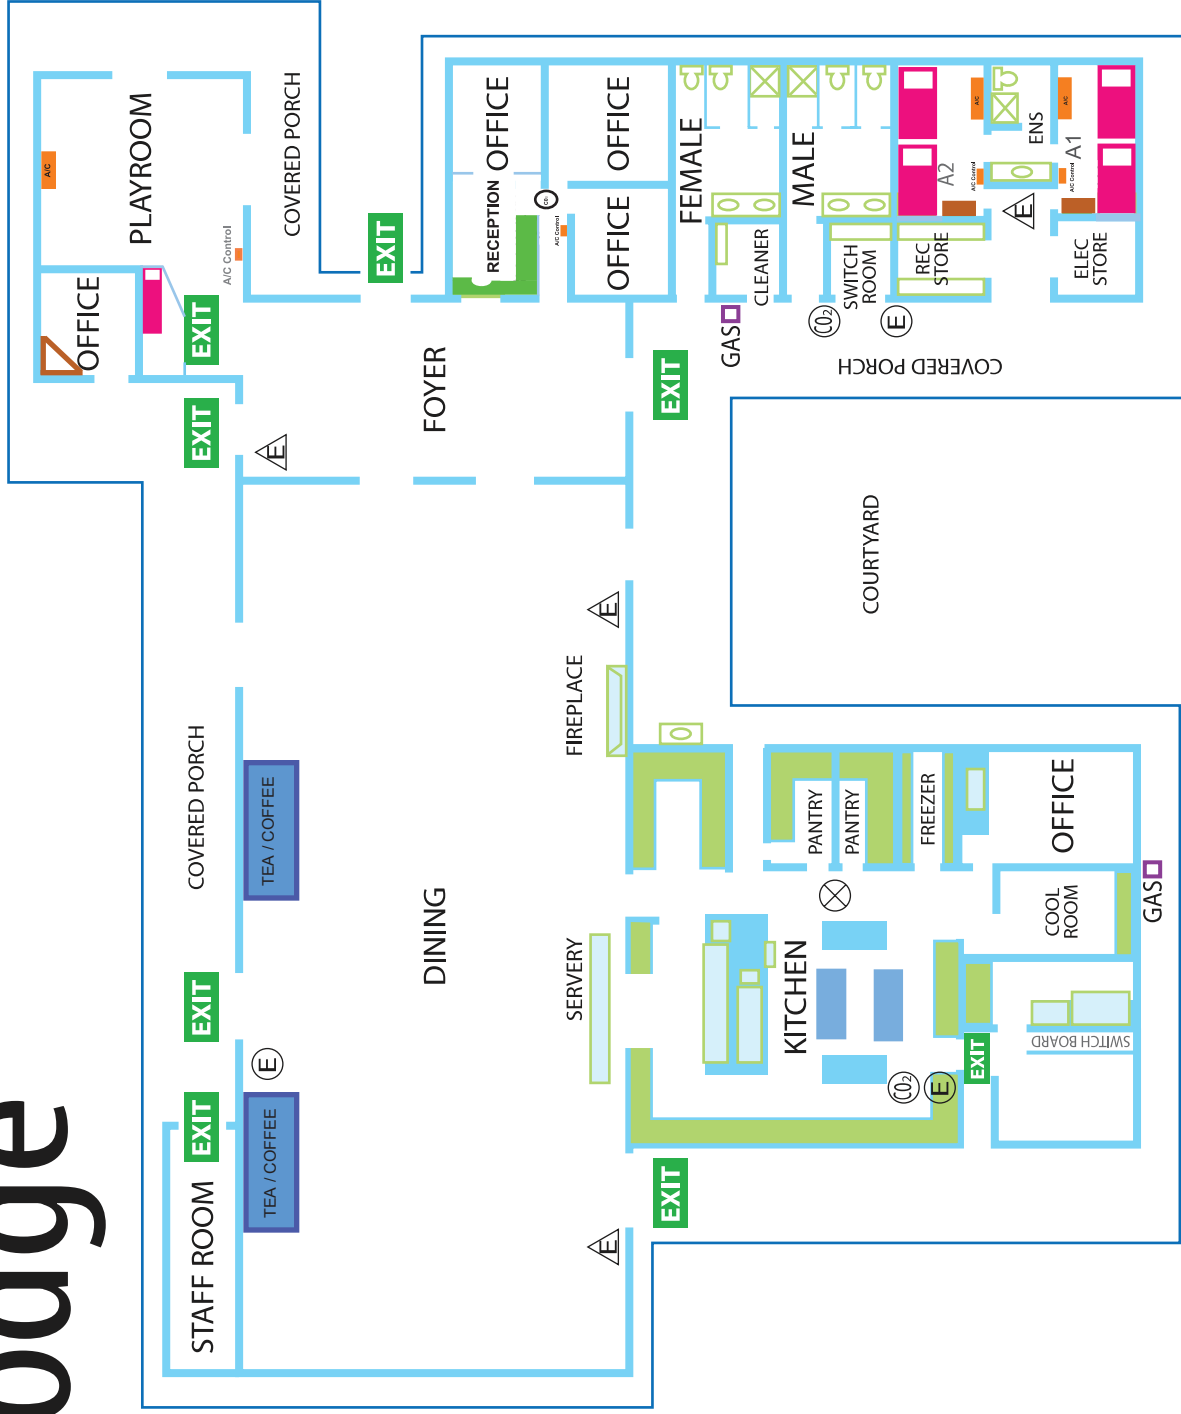

Letham Lodge

Accommodates 8

-  denotes 9 litre water fire extinguisher
-  denotes dry chemical fire extinguisher
-  denotes fire blanket
-  denotes fire alarm
-  denotes gas fire place
-  A/C CONTROL
-  denotes CO₂ fire extinguisher
-  all beds are bunk beds

experience **mapleton**