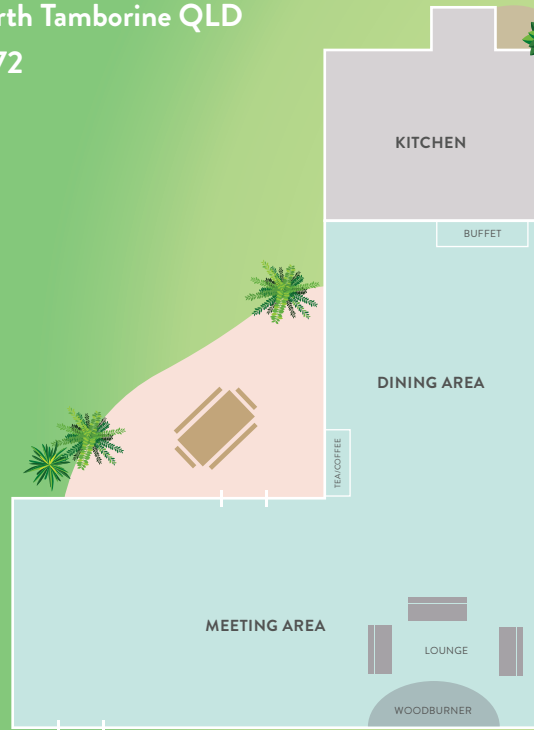

# PIONEERS CENTRE

36 Keswick Rd,  
North Tamborine QLD  
4272

- MEETING AREA
- CABINS
- LEADER'S CABIN
- AMENITIES
- NO ACCESS TO GUESTS
- BUNK BED
- SINGLE BED

## BLOCK B

## BLOCK A